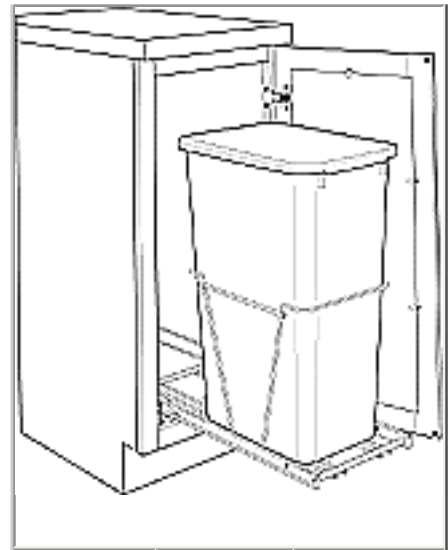

SPECIFICATIONS - Waste Container Products

RV Series Pull-Out Waste Containers

RV-9PB

30 Qt. Pull-Out Container

Width	Depth	Height
9 1/2"	22"	19 1/2"
242mm	560mm	496mm

RV-15PB-2

Double 27 Qt. Pull-Out Container

Width	Depth	Height
11 5/8"	22"	19 1/8"
296mm	560mm	486mm

RV-12PB

36 Qt. Pull-Out Container

Width	Depth	Height

RV-18PB-2

Double 36 Qt. Pull-Out Container

Width	Depth	Height
14 5/8"	22"	19 1/4"
372mm	560mm	489mm

RV-12PB-50

50 Qt. Pull-Out Container

Width	Depth	Height

10 3/4"	22"	19 1/4"
273mm	560mm	489mm

Width	Depth	Height
11 1/4"	22"	23 1/4"
286mm	560mm	591mm

RV-12PB-50 S
50 Qt. Pull-Out Container

Width	Depth	Height
12 1/4"	22"	23 1/4"
311mm	560mm	591mm