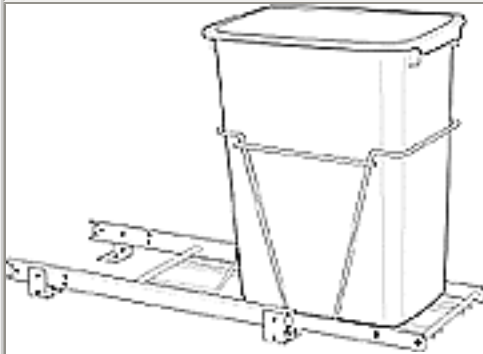

SPECIFICATIONS - Waste Container Products

RV Series Pull-Out Waste Containers

RV-9PB

30 Qt. Pull-Out Container

Width	Depth	Height
9 1/2"	22"	19 1/2"
242mm	560mm	496mm

RV-15PB-2

Double 27 Qt. Pull-Out Container

Width	Depth	Height
11 5/8"	22"	19 1/8"
296mm	560mm	486mm

RV-12PB

36 Qt. Pull-Out Container

Width	Depth	Height

RV-18PB-2

Double 36 Qt. Pull-Out Container

Width	Depth	Height
14 5/8"	22"	19 1/4"
372mm	560mm	489mm

RV-12PB-50

50 Qt. Pull-Out Container

Width	Depth	Height

10 3/4"	22"	19 1/4"
273mm	560mm	489mm

Width	Depth	Height
11 1/4"	22"	23 1/4"
286mm	560mm	591mm

RV-12PB-50 S
50 Qt. Pull-Out Container

Width	Depth	Height
12 1/4"	22"	23 1/4"
311mm	560mm	591mm