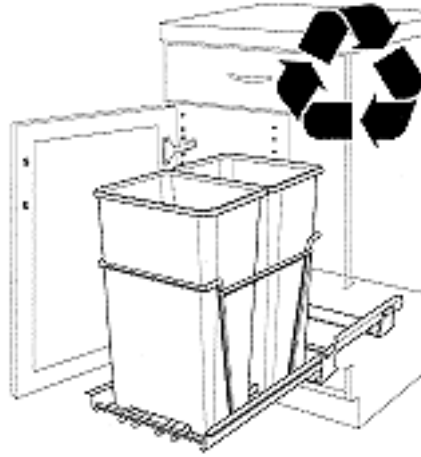

SPECIFICATIONS - Waste Container Products

RV Series Pull-Out Waste Containers

RV-9PB

30 Qt. Pull-Out Container

Width	Depth	Height
9 1/2"	22"	19 1/2"
242mm	560mm	496mm

RV-15PB-2

Double 27 Qt. Pull-Out Container

Width	Depth	Height
11 5/8"	22"	19 1/8"
296mm	560mm	486mm

RV-12PB

36 Qt. Pull-Out Container

Width	Depth	Height

RV-18PB-2

Double 36 Qt. Pull-Out Container

Width	Depth	Height
14 5/8"	22"	19 1/4"
372mm	560mm	489mm

RV-12PB-50

50 Qt. Pull-Out Container

Width	Depth	Height

10 3/4"	22"	19 1/4"
273mm	560mm	489mm

Width	Depth	Height
11 1/4"	22"	23 1/4"
286mm	560mm	591mm

RV-12PB-50 S
50 Qt. Pull-Out Container

Width	Depth	Height
12 1/4"	22"	23 1/4"
311mm	560mm	591mm