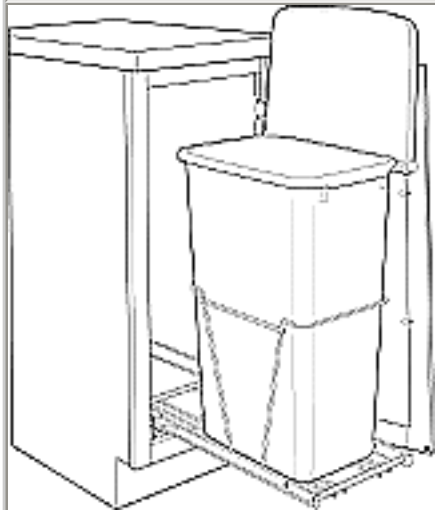

SPECIFICATIONS - Waste Container Products

RV Series Pull-Out Waste Containers

RV-9PB

30 Qt. Pull-Out Container

Width	Depth	Height
9 1/2"	22"	19 1/2"
242mm	560mm	496mm

RV-15PB-2

Double 27 Qt. Pull-Out Container

Width	Depth	Height
11 5/8"	22"	19 1/8"
296mm	560mm	486mm

RV-12PB

36 Qt. Pull-Out Container

Width	Depth	Height

RV-18PB-2

Double 36 Qt. Pull-Out Container

Width	Depth	Height
14 5/8"	22"	19 1/4"
372mm	560mm	489mm

RV-12PB-50

50 Qt. Pull-Out Container

Width	Depth	Height

10 3/4"	22"	19 1/4"
273mm	560mm	489mm

Width	Depth	Height
11 1/4"	22"	23 1/4"
286mm	560mm	591mm

RV-12PB-50 S
50 Qt. Pull-Out Container

Width	Depth	Height
12 1/4"	22"	23 1/4"
311mm	560mm	591mm

RV-6700-61*
30 Qt. Container

Width	Depth	Height
9 3/8"	15 3/8"	17 7/8"
239mm	391mm	454mm

RV-1024W
27 Qt. Container

Width	Depth	Height
11 3/8"	11 3/8"	17 3/4"
290mm	290mm	451mm

SPECIAL NOTE:

Our RV Series of Pull-Out Waste Containers are door mountable with the addition of the RV-DM KIT.