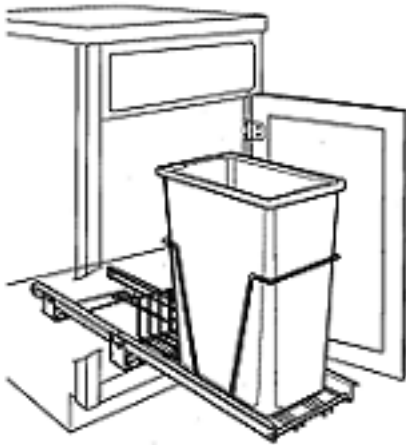

SPECIFICATIONS - Waste Container Products

RV Series Pull-Out Waste Containers

RV-9PB

30 Qt. Pull-Out Container

Width	Depth	Height
9 1/2"	22"	19 1/2"
242mm	560mm	496mm

RV-15PB-2

Double 27 Qt. Pull-Out Container

Width	Depth	Height
11 5/8"	22"	19 1/8"
296mm	560mm	486mm

RV-12PB

36 Qt. Pull-Out Container

Width	Depth	Height

RV-18PB-2

Double 36 Qt. Pull-Out Container

Width	Depth	Height
14 5/8"	22"	19 1/4"
372mm	560mm	489mm

RV-12PB-50

50 Qt. Pull-Out Container

Width	Depth	Height

10 3/4"	22"	19 1/4"
273mm	560mm	489mm

Width	Depth	Height
11 1/4"	22"	23 1/4"
286mm	560mm	591mm

RV-12PB-50 S
50 Qt. Pull-Out Container

Width	Depth	Height
12 1/4"	22"	23 1/4"
311mm	560mm	591mm