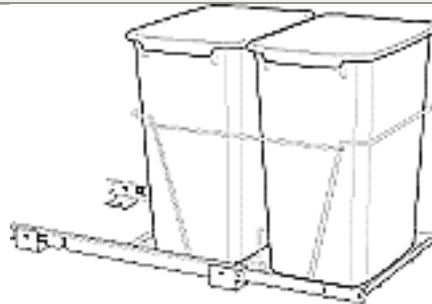

SPECIFICATIONS - Waste Container Products

RV Series Pull-Out Waste Containers

RV-9PB

30 Qt. Pull-Out Container

Width	Depth	Height
9 1/2"	22"	19 1/2"
242mm	560mm	496mm

RV-15PB-2

Double 27 Qt. Pull-Out Container

Width	Depth	Height
11 5/8"	22"	19 1/8"
296mm	560mm	486mm

RV-12PB

36 Qt. Pull-Out Container

Width	Depth	Height

RV-18PB-2

Double 36 Qt. Pull-Out Container

Width	Depth	Height
14 5/8"	22"	19 1/4"
372mm	560mm	489mm

RV-12PB-50

50 Qt. Pull-Out Container

Width	Depth	Height

10 3/4"	22"	19 1/4"
273mm	560mm	489mm

Width	Depth	Height
11 1/4"	22"	23 1/4"
286mm	560mm	591mm

RV-12PB-50 S
50 Qt. Pull-Out Container

Width	Depth	Height
12 1/4"	22"	23 1/4"
311mm	560mm	591mm

RV-6700-61*
30 Qt. Container

Width	Depth	Height
9 3/8"	15 3/8"	17 7/8"
239mm	391mm	454mm

RV-1024W
27 Qt. Container

Width	Depth	Height
11 3/8"	11 3/8"	17 3/4"
290mm	290mm	451mm

SPECIAL NOTE:

Our RV Series of Pull-Out Waste Containers are door mountable with the addition of the RV-DM KIT.