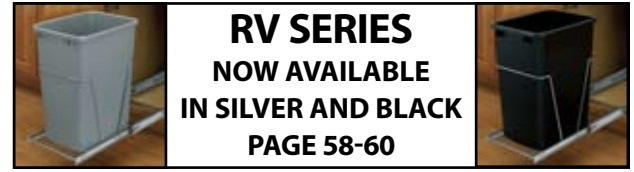

RV SERIES

SINGLE PULL-OUT WASTE CONTAINERS

This popular waste container series is available in a variety of sizes to accommodate almost any cabinet space. Regarded as the best in the industry, the RV Series features a heavy-duty wire frame construction; ¾ or full-extension ball bearing slides and easy bottom mount installation with just four screws. These durable pull-out waste containers are packaged fully assembled and carry the standard Rev-A-Shelf **LIFETIME GUARANTEE**.

WASTE CONTAINERS

Rev-A-Shelf
Accessible Storage

RV-12PB

RV-8PB

RV-8PB-20 Qt., RV-9PB-30 Qt., & RV-12PB-35 Qt.

PRODUCT #s	DESCRIPTION	PRODUCT DIMENSIONS	FINISH	SET PER CARTON	WEIGHT PER CARTON	SUGGESTED LIST PRICE	
						Individual Pack	
RV-8PB	Single 20 Qt. with Euro Slides	8 ⁷ / ₈ " (225 mm)W x 16" (407 mm)D x 15 ⁷ / ₈ " (403 mm)H	Polymer	1	6 lbs.	\$50.75	
RV-9PB	Single 30 Qt. 3/4 Extension Slides	9 ¹ / ₂ " (242 mm)W x 22" (559 mm)D x 19 ¹ / ₄ " (489 mm)H	Polymer	1	9.5 lbs.	\$78.75	
RV-9PB S	Above with Full-Extension Slides		Polymer	1	9.5 lbs.	\$94.85	
RV-12PB	Single 35 Qt. 3/4 Extension Slides	10 ⁷ / ₈ " (270 mm)W x 22" (559 mm)D x 19" (483 mm)H	Polymer	1	10 lbs.	\$86.70	
RV-12PB S	Above with Full-Extension Slides		Polymer	1	10 lbs.	\$103.10	
VL-9PB	Single 30 Qt. with Euro Slides	9 ¹ / ₂ " (242 mm)W x 22" (559 mm)D x 19 ¹ / ₂ " (496 mm)H	Polymer	1	9.5 lbs.	\$53.65	