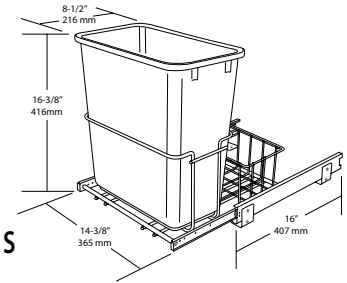

NOTES:

All RV Series waste containers come fully assembled and install with four screws

**DOOR MOUNT KIT
AVAILABLE
PAGE 57**

RV-12PB-50 S

RV-18PB-1

RV-14PB S

Removable Basket Size:
5" (127 mm)H x 6 3/4" (172 mm)D x 13 3/8" (352 mm)W

RV-14PB S

WASTE CONTAINERS

PRODUCT #s	DESCRIPTION	PRODUCT DIMENSIONS	FINISH	SET PER CARTON	WEIGHT PER CARTON	SUGGESTED LIST PRICE
Single Pull-Out Waste Container			Individual Pack			
RV-12PB-L	Single 35 Qt. with lid	10 1/2" (267 mm)W x 22" (559 mm)D x 20 3/8" (518 mm)H	Polymer	1	8 lbs.	\$93.95
RV-12PB-LE	Single 35 Qt. with lid	10 1/2" (267 mm)W x 16" (407 mm)D x 20 3/8" (518 mm)H	Polymer	1	8 lbs.	\$104.40
RV-12PB-50	Single 50 Qt.	11 1/4" (286 mm)W x 22" (559 mm)D x 23 1/4" (591 mm)H	Polymer	1	10 lbs.	\$109.45
RV-12PB-50 S	Single 50 Qt. with lid and FE slides	12 1/4" (311 mm)W x 22" (559 mm)D x 24 1/4" (616 mm)H	Polymer	1	11 lbs.	\$137.60
RV-18PB-1	Single 35 Qt.	14 3/8" (365 mm)W x 22" (559 mm)D x 19 1/4" (489 mm)H	Polymer	1	14 lbs.	\$98.60
RV-14PB S	Single 20 Qt., FE slides	14 3/8" (372 mm)W x 16" (407 mm)D x 16 3/8" (416 mm)H	Polymer	1	11 lbs.	\$92.20
VL-14PB	Single 20 Qt., 3/4 Extension Slides	14 3/8" (372 mm)W x 16" (407 mm)D x 16 3/8" (416 mm)H	Polymer	1	11 lbs.	\$52.20

CONTAINS:

- RV-12PB L (1) container with lid, frame, 3/4 extension slides, 75# Weight Rating
 - RV-12PB-LE (1) container with lid, frame, full-extension slides, 100# Weight Rating
 - RV-12PB-50 (1) container, frame, 3/4 extension slides, 75# Weight Rating
 - RV-12PB-50 S (1) container, frame, full-extension slides, 100# Weight Rating
 - RV-14PB S (1) container, frame with basket, full-extension slides, 100# Weight Rating
 - RV-18PB-1 (1) container, frame, 3/4 extension slides, 75# Weight Rating
- NOTES: All RV Series waste containers come fully assembled and install with four screws