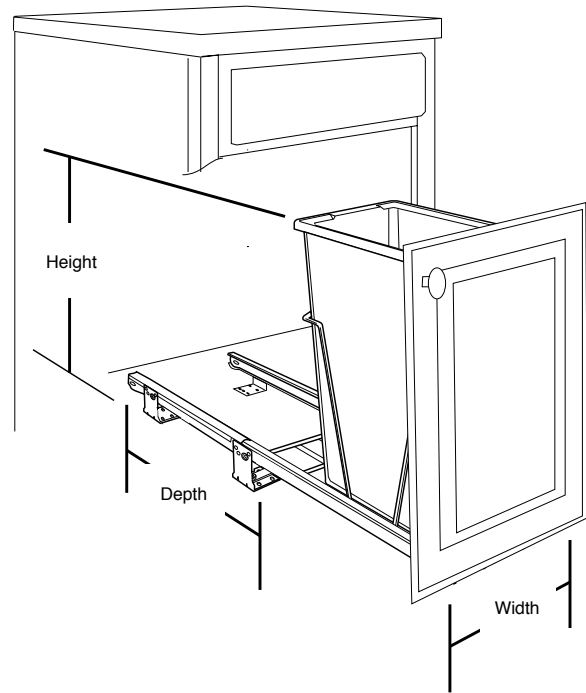

RV SERIES

SINGLE PULL-OUT WASTE CONTAINERS

This popular waste container series is available in a variety of sizes to accommodate almost any cabinet space. Regarded as the best in the industry, the RV Series features a heavy-duty wire frame construction; ¾ or full-extension ball bearing slides and easy bottom mount installation with just four screws. These durable pull-out waste containers are packaged fully assembled and carry the standard Rev-A-Shelf **LIFETIME GUARANTEE**.

WASTE CONTAINERS

Rev-A-Shelf
Accessible Storage

RV-12PB

RV-8PB

RV-8PB-20 Qt., RV-9PB-30 Qt., & RV-12PB-35 Qt.

PRODUCT #s	DESCRIPTION	PRODUCT DIMENSIONS	FINISH	SET PER CARTON	WEIGHT PER CARTON	SUGGESTED LIST PRICE	
						Individual Pack	
RV-8PB	Single 20 Qt. with Euro Slides	8 ⁷ / ₈ " (225 mm)W x 16" (407 mm)D x 15 ⁷ / ₈ " (403 mm)H	Polymer	1	6 lbs.	\$50.75	
RV-9PB	Single 30 Qt. 3/4 Extension Slides	9 ¹ / ₂ " (242 mm)W x 22" (559 mm)D x 19 ¹ / ₄ " (489 mm)H	Polymer	1	9.5 lbs.	\$78.75	
RV-9PB S	Above with Full-Extension Slides		Polymer	1	9.5 lbs.	\$94.85	
RV-12PB	Single 35 Qt. 3/4 Extension Slides	10 ⁷ / ₈ " (270 mm)W x 22" (559 mm)D x 19" (483 mm)H	Polymer	1	10 lbs.	\$86.70	
RV-12PB S	Above with Full-Extension Slides		Polymer	1	10 lbs.	\$103.10	
VL-9PB	Single 30 Qt. with Euro Slides	9 ¹ / ₂ " (242 mm)W x 22" (559 mm)D x 19 ¹ / ₂ " (496 mm)H	Polymer	1	9.5 lbs.	\$53.65	

NOTES:

All RV Series waste containers come fully assembled and install with four screws

**DOOR MOUNT KIT
AVAILABLE
PAGE 57**

RV-12PB-50 S

RV-18PB-1

RV-14PB S

Removable Basket Size:
5" (127 mm)H x 6 3/4" (172 mm)D x 13 3/8" (352 mm)W