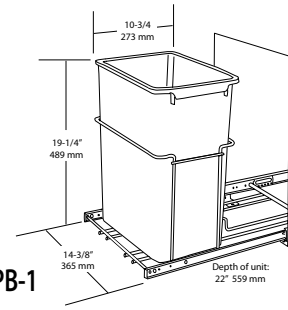

CONTAINS:

- RV-8PB (1) container, frame, ¾ extension Euro slides, 75# Weight Rating
- RV-9PB (1) container, frame, ¾ extension slides, 75# Weight Rating
- RV-9PB S (1) container, frame, full-extension slides, 100# Weight Rating
- RV-12PB (1) container, frame, ¾ extension slides, 75# Weight Rating
- RV-12PB S (1) container, frame, full-extension slides, 100# Weight Rating
- VL-9PB (1) container, frame, Euro slides, 75# Weight Rating

NOTES:

All RV Series waste containers come fully assembled and install with four screws

**DOOR MOUNT KIT
AVAILABLE
PAGE 57**

RV-12PB-50 S

RV-18PB-1

RV-14PB S

Removable Basket Size:
5" (127 mm)H x 6 3/4" (172 mm)D x 13 3/8" (352 mm)W

RV-14PB S

WASTE CONTAINERS

PRODUCT #s	DESCRIPTION	PRODUCT DIMENSIONS	FINISH	SET PER CARTON	WEIGHT PER CARTON	SUGGESTED LIST PRICE
Single Pull-Out Waste Container			Individual Pack			
RV-12PB-L	Single 35 Qt. with lid	10 1/2" (267 mm)W x 22" (559 mm)D x 20 3/8" (518 mm)H	Polymer	1	8 lbs.	\$93.95
RV-12PB-LE	Single 35 Qt. with lid	10 1/2" (267 mm)W x 16" (407 mm)D x 20 3/8" (518 mm)H	Polymer	1	8 lbs.	\$104.40
RV-12PB-50	Single 50 Qt.	11 1/4" (286 mm)W x 22" (559 mm)D x 23 1/4" (591 mm)H	Polymer	1	10 lbs.	\$109.45
RV-12PB-50 S	Single 50 Qt. with lid and FE slides	12 1/4" (311 mm)W x 22" (559 mm)D x 24 1/4" (616 mm)H	Polymer	1	11 lbs.	\$137.60
RV-18PB-1	Single 35 Qt.	14 3/8" (365 mm)W x 22" (559 mm)D x 19 1/4" (489 mm)H	Polymer	1	14 lbs.	\$98.60
RV-14PB S	Single 20 Qt., FE slides	14 3/8" (372 mm)W x 16" (407 mm)D x 16 3/8" (416 mm)H	Polymer	1	11 lbs.	\$92.20
VL-14PB	Single 20 Qt., 3/4 Extension Slides	14 3/8" (372 mm)W x 16" (407 mm)D x 16 3/8" (416 mm)H	Polymer	1	11 lbs.	\$52.20